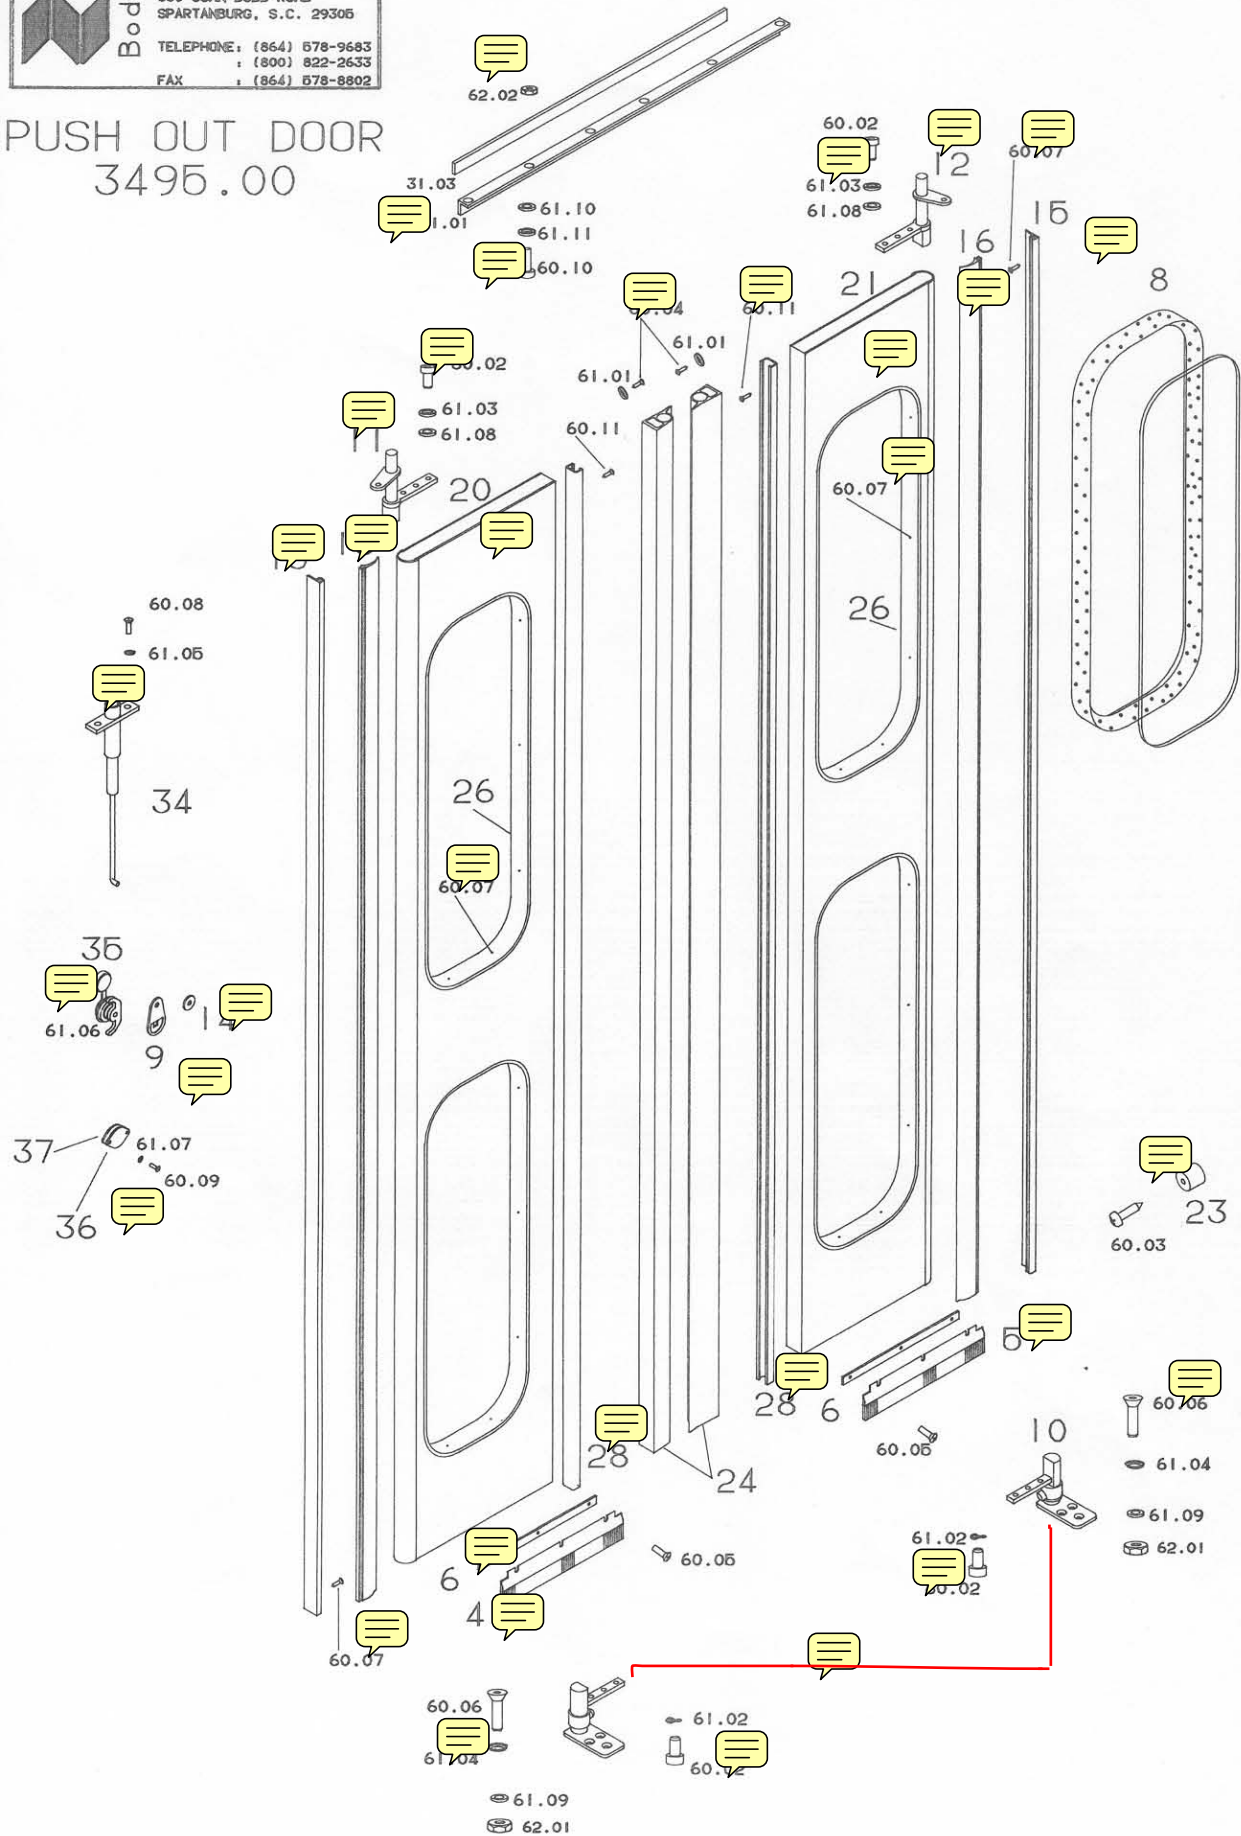

BODE CORPORATION
P. O. BOX 4399
660 JOHN DODD ROAD
SPARTANBURG, S.C. 29306
TELEPHONE: (864) 678-9683
: (800) 822-2633
FAX : (864) 678-8802

PUSH OUT DOOR 3495.00

61.09
62.01

DRIVE PLATE ASS'Y 3496.70

BODE CORPORATION
 P. O. BOX 4399
 660 JOHN DODD ROAD
 SPARTANBURG, S.C. 29306
 TELEPHONE: (864) 878-8633
 (864) 822-2633
 FAX: (864) 878-8602